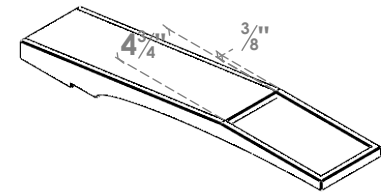

ITEM NUMBER: BRCPC055X28000X04000IMP

5 1/2"W X 28"D X 4"H IMPERIAL ARCHITECTURAL GRADE PVC CLOSED KNEE BRACE

SIDE PROFILE

FRONT PROFILE

ISOMETRIC

EKENA MILLWORK
2300 WEST MAIN ST.
CLARKSVILLE, TX 75426
TOLL FREE: 866-607-0453
WWW.EKENAMILLWORK.COM