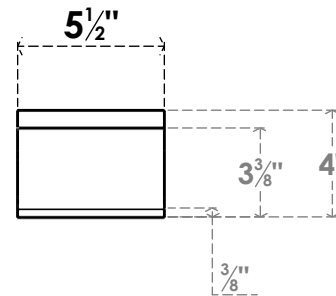

ITEM NUMBER: BRCPC055X28000X04000IMP

5 1/2"W X 28"D X 4"H IMPERIAL ARCHITECTURAL GRADE PVC CLOSED KNEE BRACE

SIDE PROFILE

FRONT PROFILE

ISOMETRIC

EKENA MILLWORK
2300 WEST MAIN ST.
CLARKSVILLE, TX 75426
TOLL FREE: 866-607-0453
WWW.EKENAMILLWORK.COM