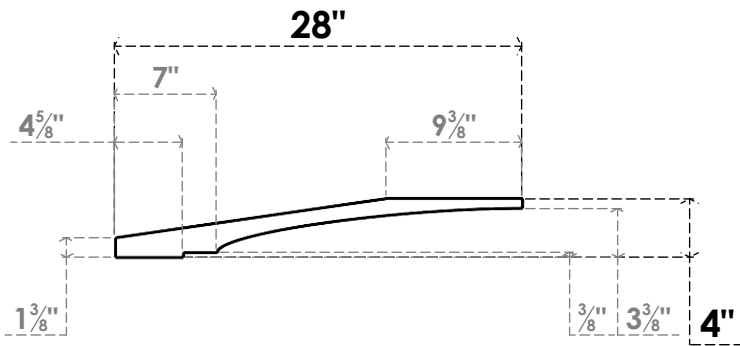

ITEM NUMBER: BRCPC055X28000X04000IMP

5 1/2"W X 28"D X 4"H IMPERIAL ARCHITECTURAL GRADE PVC CLOSED KNEE BRACE

SIDE PROFILE

FRONT PROFILE

ISOMETRIC

EKENA MILLWORK
2300 WEST MAIN ST.
CLARKSVILLE, TX 75426
TOLL FREE: 866-607-0453
WWW.EKENAMILLWORK.COM